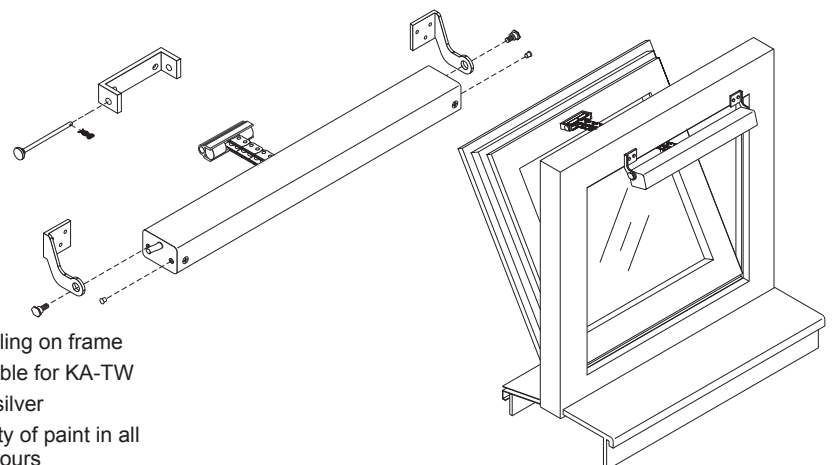

KA-BS050-VFO

Монтаж на внеш. раме, откр. наружу

KA-BS050-VFO mounting on outer frame, outwards

- Для монтажа на раме
- Не подходит для КА-TW
- Цвет: серебристый
- Окраска в любые цвета по шкале RAL

- for installing on frame
- not suitable for KA-TW
- Colour: silver
- Possibility of paint in all RAL-Colours